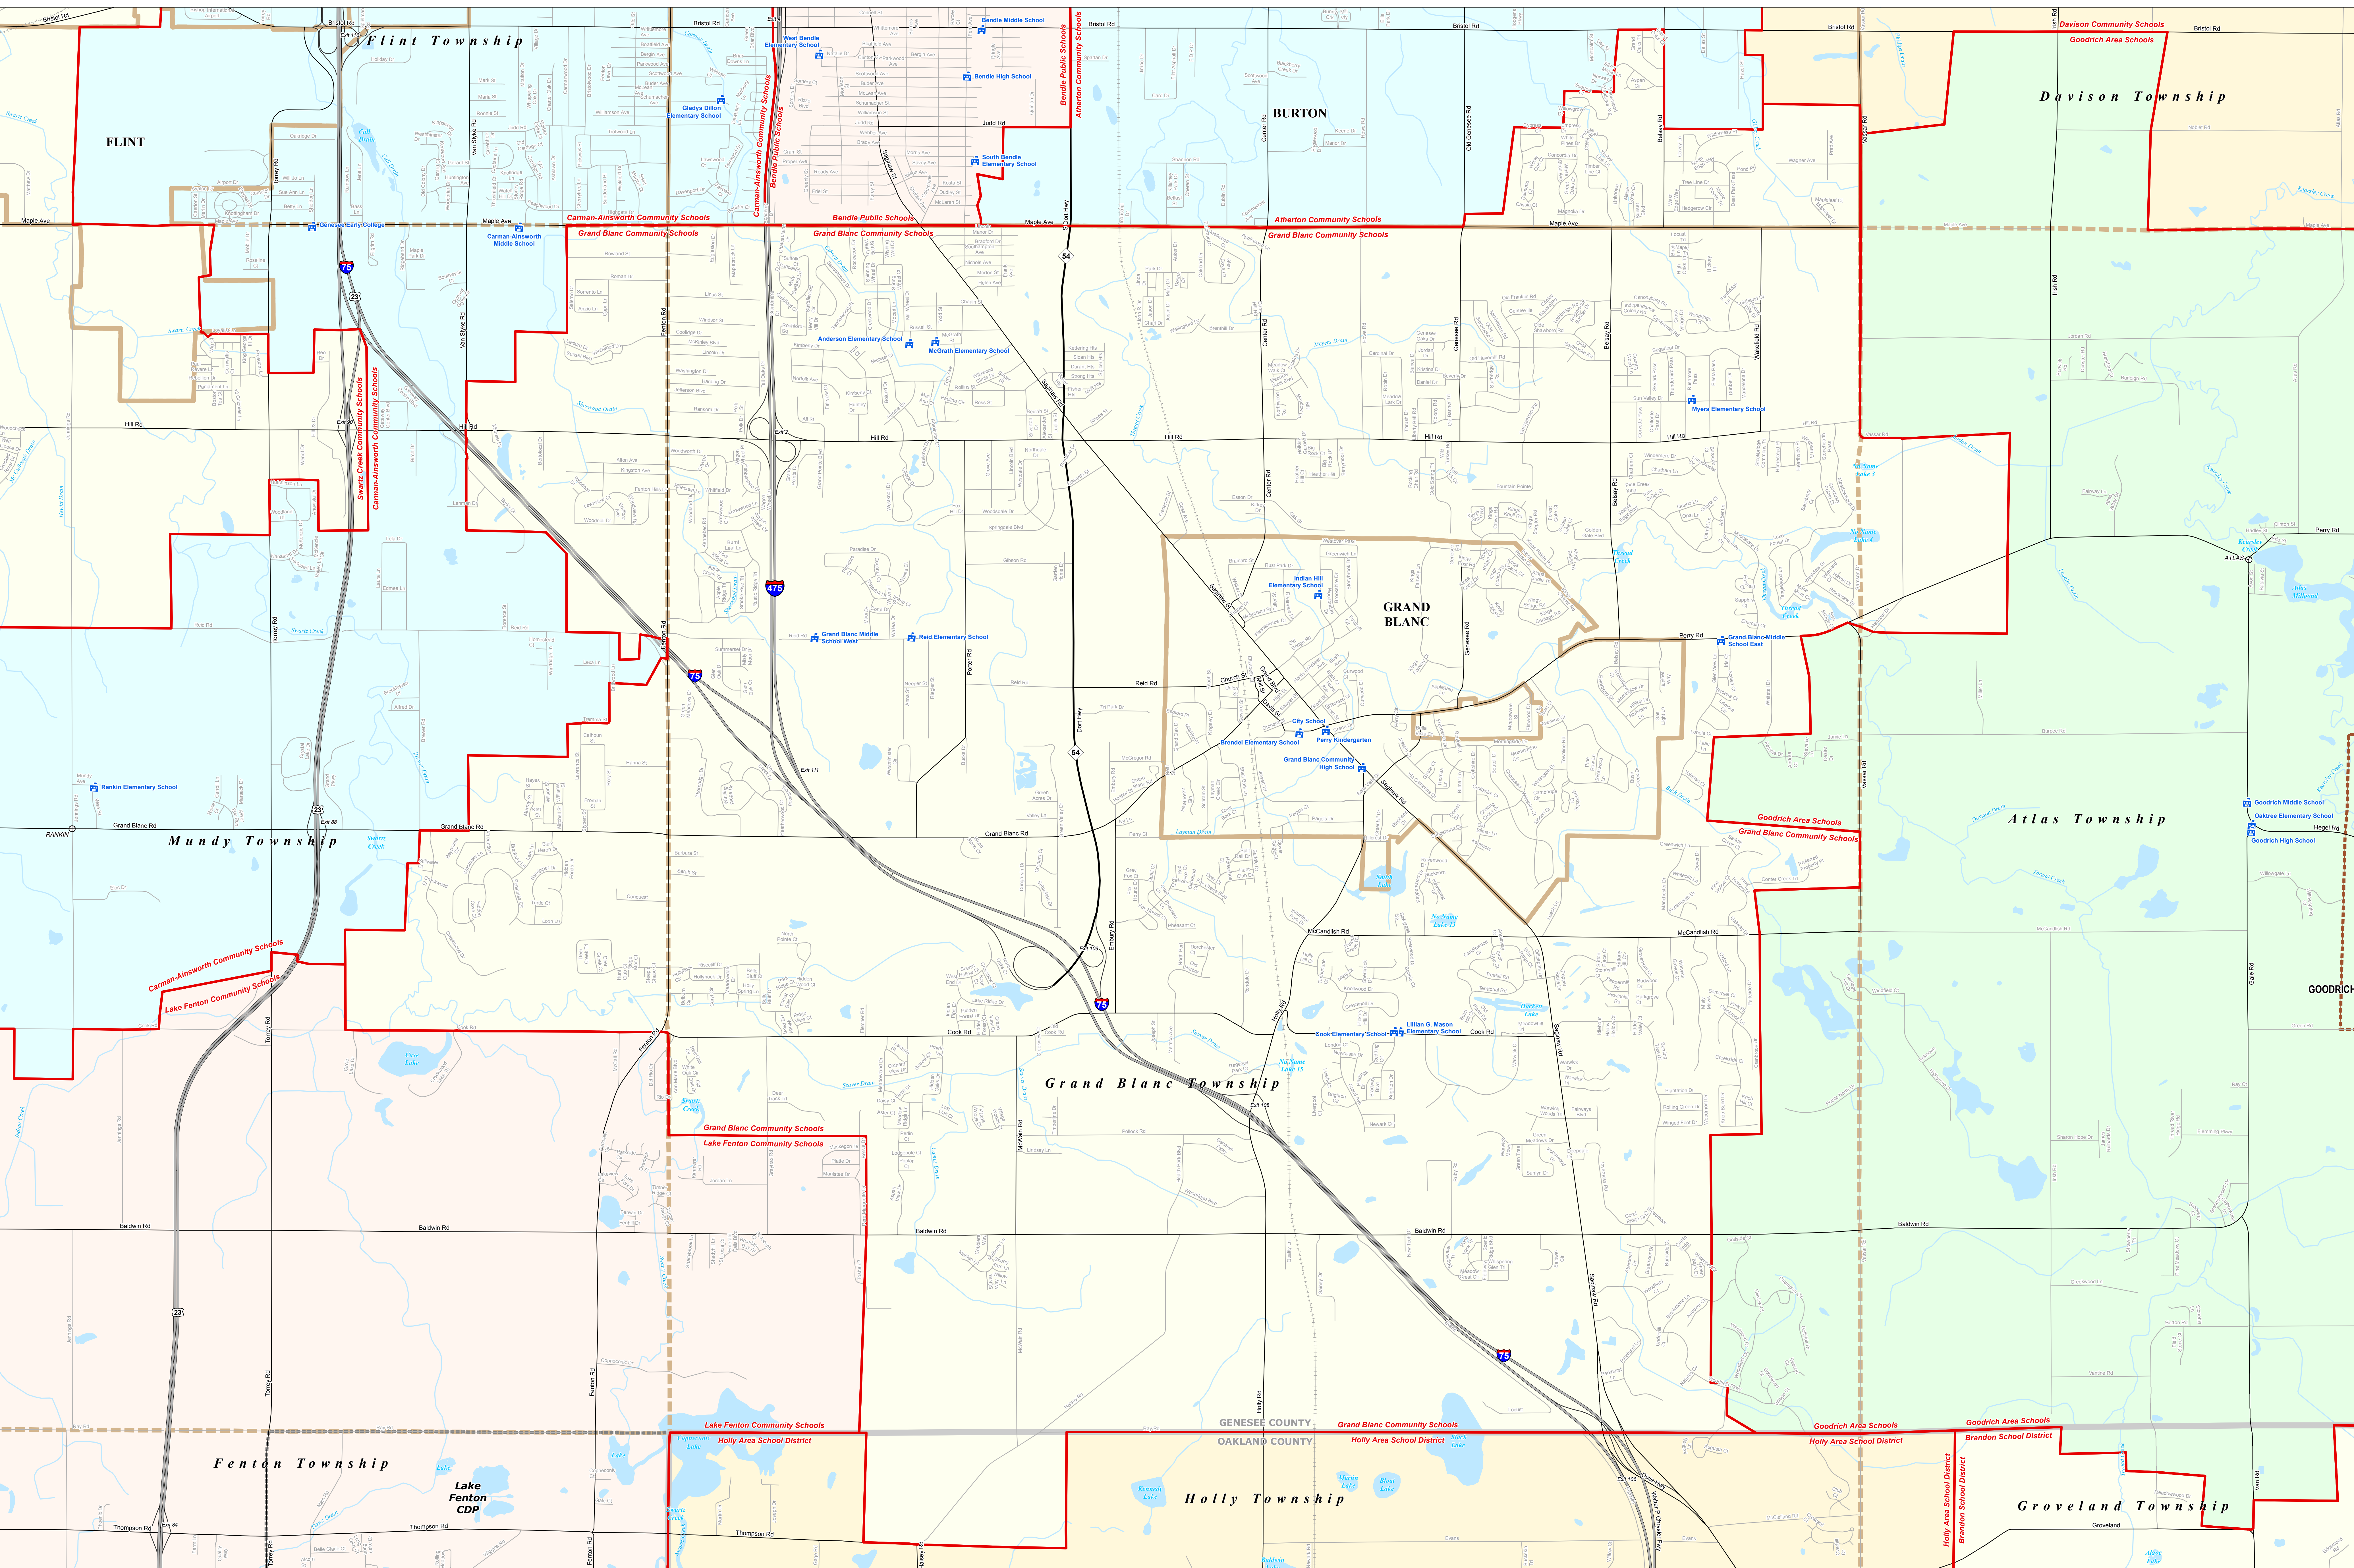

GRAND BLANC COMMUNITY SCHOOLS

Genesee ISD

All information presented in this publication is in the public domain and may be reproduced, reprinted, and redistributed as desired.

Legend	
School District	School
County	Water Feature
City	River, Stream, or Drain
Township	Railroad
Village	Freeway
Census Designated Place	Highway
	Primary Road
	Local Road